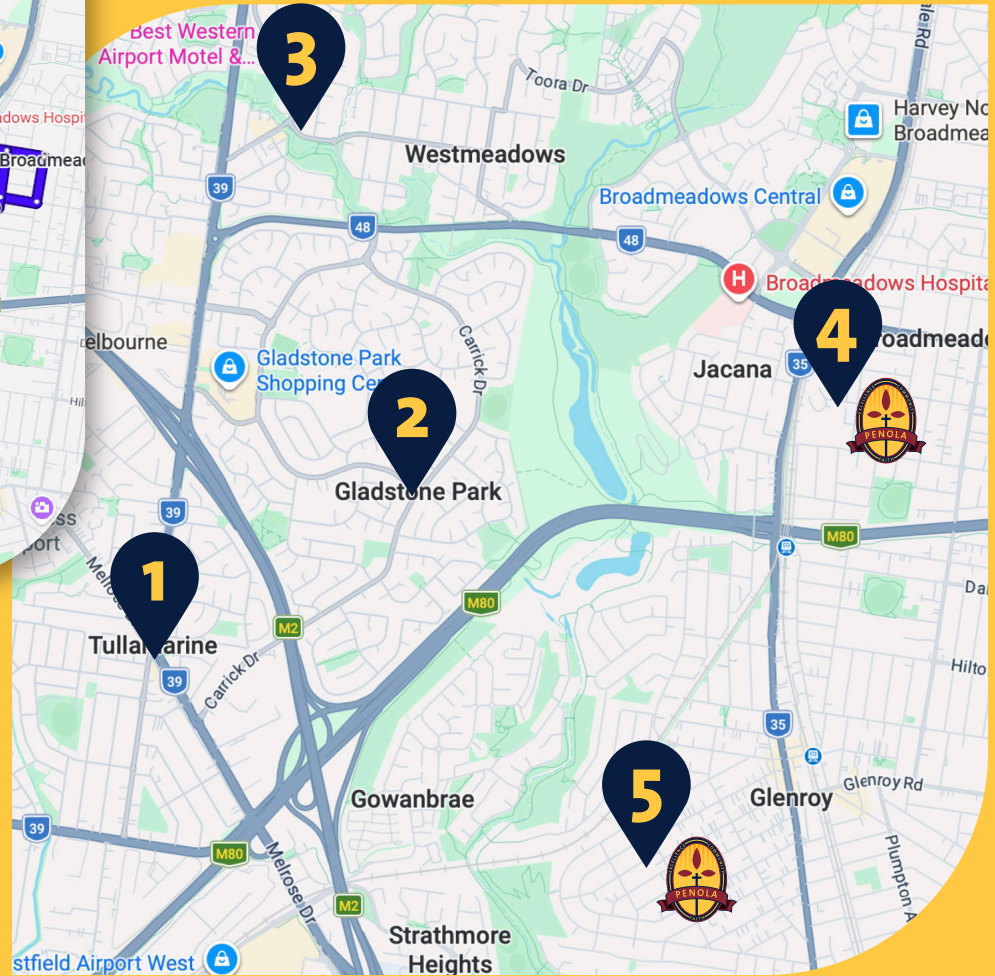

Penola Catholic College

Bus Route

Penola Bus Stops - Route A

- 1 Outside KFC - 205 Melrose Drive, Tullamarine
- 2 140 South Circular Road, Gladstone Park
- 3 Westmeadows Tavern, Fawkner St / Ardlie St Westmeadows
- 4 Penola Catholic College Senior Campus
- 5 Penola Catholic College Junior Campus

Penola Catholic College

Bus Route

B

Penola Bus Stops - Route B

- 1 4 Ventura Way, Greenvale
- 2 60 Central Park Ave, Craigieburn
- 3 206 James Miriams Dr, Roxburgh Park
- 4 McKenzie Cres / Roxburgh Park Dr, Roxburgh Park
- 5 Roxburgh Park Dr / Donald Cameron Dr, Roxburgh Park
- 6 46-62 Paringa Blvd, Meadow Heights
- 7 Penola Catholic College Junior Campus
- 8 Penola Catholic College Senior Campus