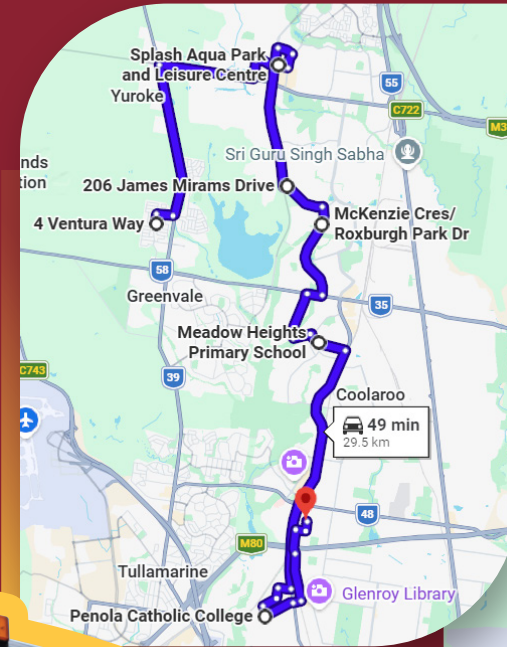

Penola Catholic College

Bus Route

Penola Bus Stops - Route A

- 1 Outside KFC - 205 Melrose Drive, Tullamarine
- 2 140 South Circular Road, Gladstone Park
- 3 Westmeadows Tavern, Fawkner St / Ardlie St Westmeadows
- 4 Penola Catholic College Senior Campus
- 5 Penola Catholic College Junior Campus

Penola Catholic College

Bus Route

B

Penola Bus Stops - Route B

- 1 4 Ventura Way, Greenvale
- 2 60 Central Park Ave, Craigieburn
- 3 206 James Miriams Dr, Roxburgh Park
- 4 McKenzie Cres / Roxburgh Park Dr, Roxburgh Park
- 5 Roxburgh Park Dr / Donald Cameron Dr, Roxburgh Park
- 6 46-62 Paringa Blvd, Meadow Heights
- 7 Penola Catholic College Junior Campus
- 8 Penola Catholic College Senior Campus