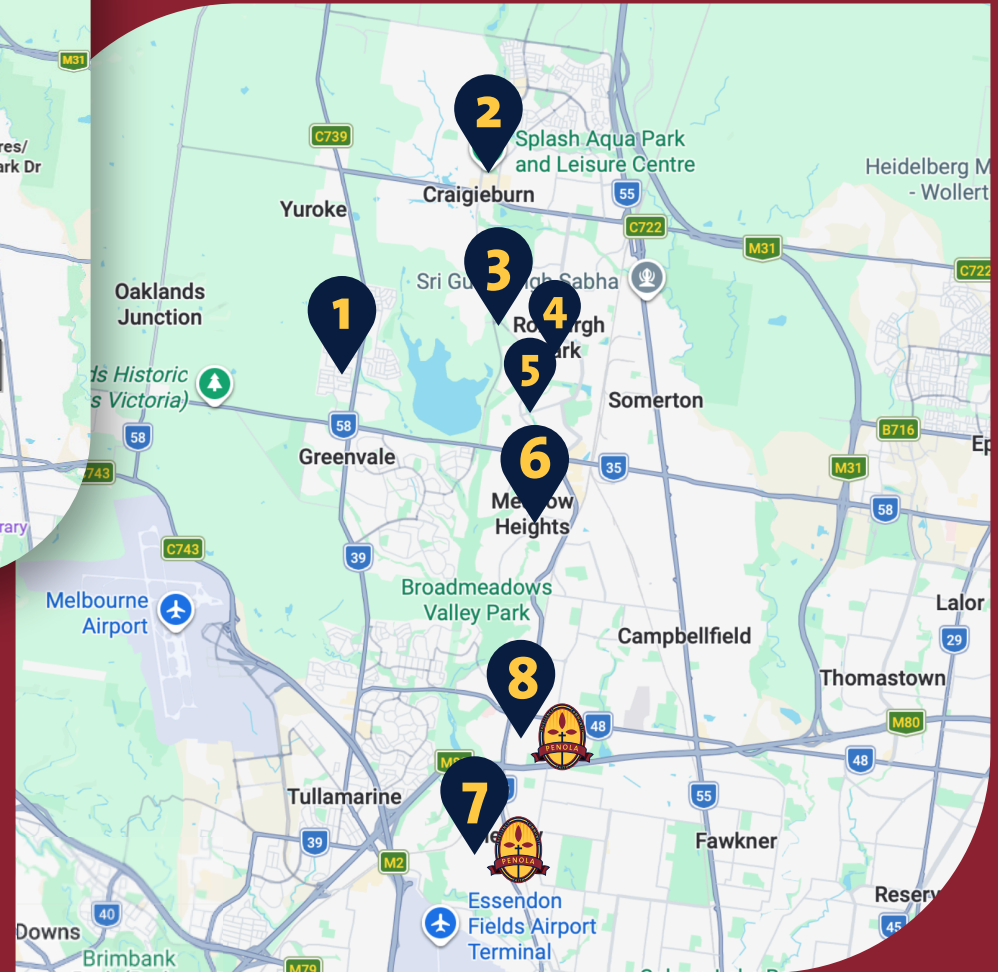

Penola Catholic College

Bus Route

Penola Bus Stops - Route A

- 1 Outside KFC - 205 Melrose Drive, Tullamarine
- 2 140 South Circular Road, Gladstone Park
- 3 Westmeadows Tavern, Fawkner St / Ardlie St Westmeadows
- 4 Penola Catholic College Senior Campus
- 5 Penola Catholic College Junior Campus

Penola Catholic College

Bus Route

B

Penola Bus Stops - Route B

- 1 4 Ventura Way, Greenvale
- 2 60 Central Park Ave, Craigieburn
- 3 206 James Miriams Dr, Roxburgh Park
- 4 McKenzie Cres / Roxburgh Park Dr, Roxburgh Park
- 5 Roxburgh Park Dr / Donald Cameron Dr, Roxburgh Park
- 6 46-62 Paringa Blvd, Meadow Heights
- 7 Penola Catholic College Junior Campus
- 8 Penola Catholic College Senior Campus