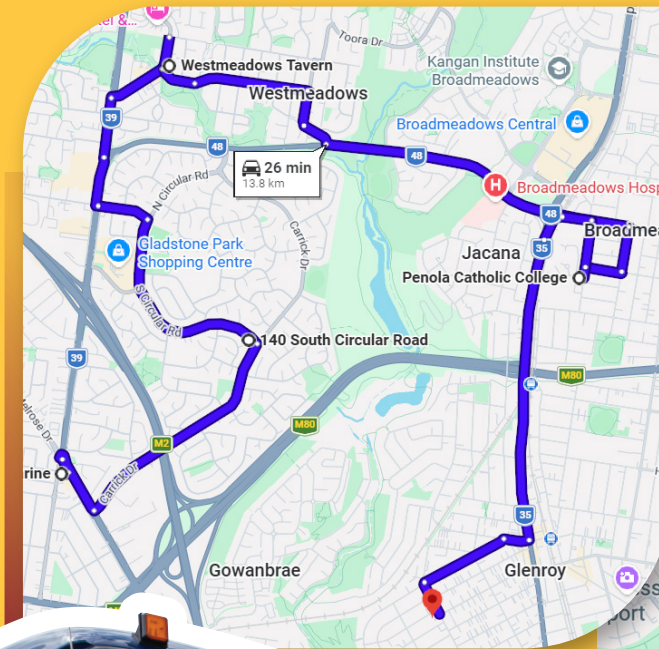

Penola Catholic College

Bus Route

Penola Bus Stops - Route A

- 1 Outside KFC - 205 Melrose Drive, Tullamarine
- 2 140 South Circular Road, Gladstone Park
- 3 Westmeadows Tavern, Fawkner St / Ardlie St Westmeadows
- 4 Penola Catholic College Senior Campus
- 5 Penola Catholic College Junior Campus

Penola Catholic College

Bus Route

B

Penola Bus Stops - Route B

- 1 4 Ventura Way, Greenvale
- 2 60 Central Park Ave, Craigieburn
- 3 206 James Miriams Dr, Roxburgh Park
- 4 McKenzie Cres / Roxburgh Park Dr, Roxburgh Park
- 5 Roxburgh Park Dr / Donald Cameron Dr, Roxburgh Park
- 6 46-62 Paringa Blvd, Meadow Heights
- 7 Penola Catholic College Junior Campus
- 8 Penola Catholic College Senior Campus